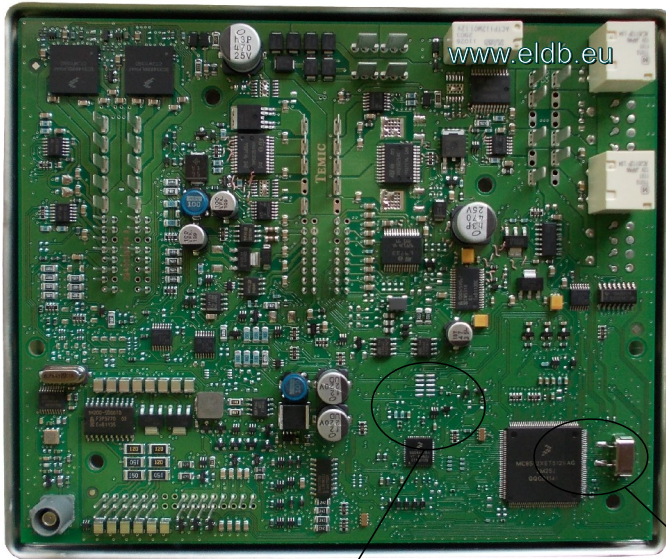

# Porsche Cayenne Door Control Unit 7PP.907.064.xx

9S12XET512 mask 2M25J

2012.07.23 Rev. 1

Features 9S12XET512 (2M25J)

D-FLASH: 64 sectors / 16384 bytes  
 EEPROM emulation: 8 sectors / 2048 bytes  
 P-FLASH: 524352 (0x80040) bytes  
 Security: secured (security byte 0x7C)