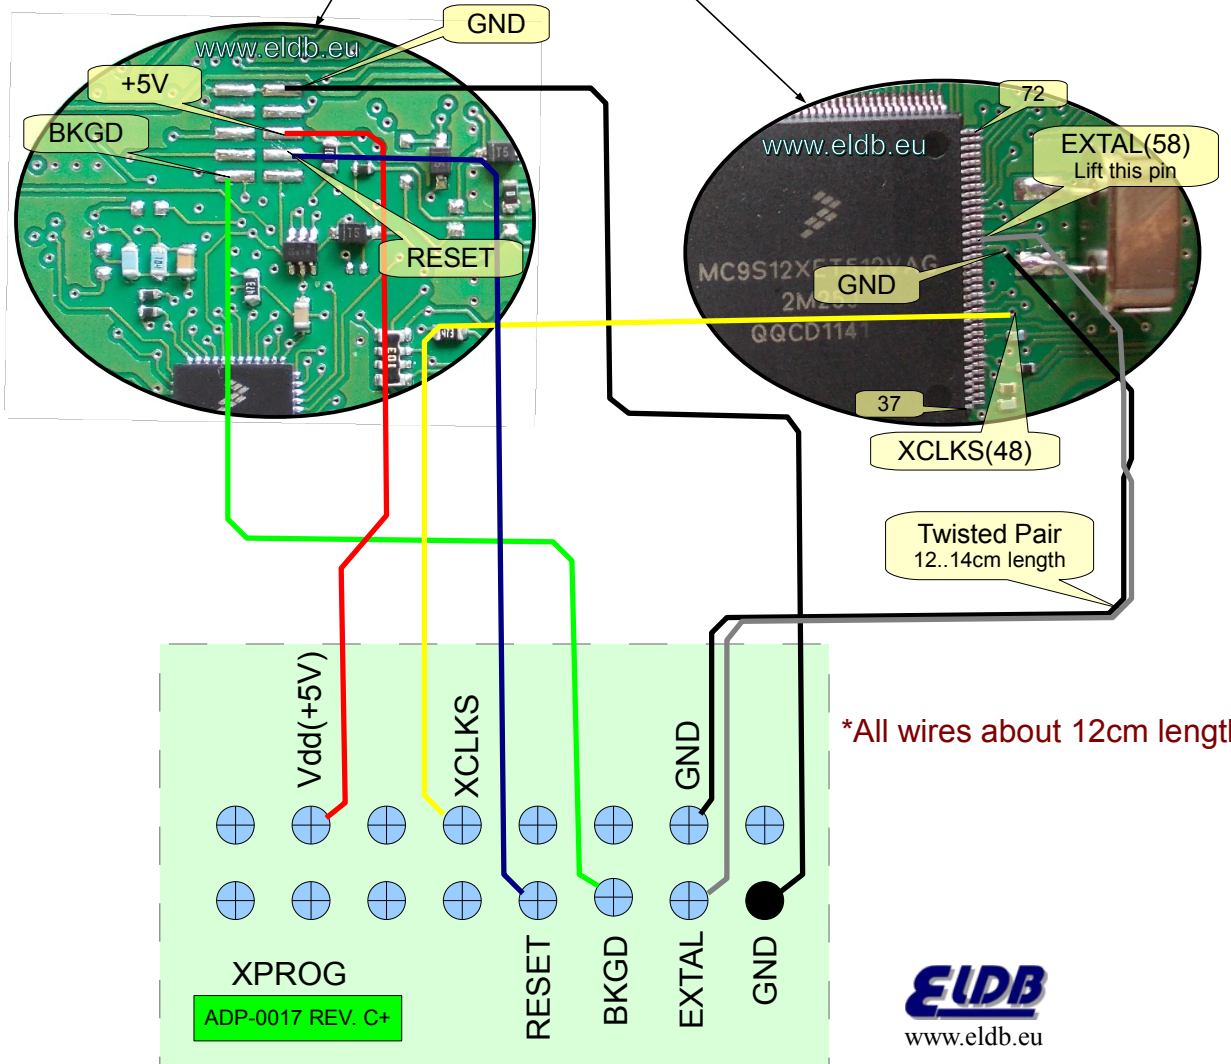

# Porsche Cayenne Door Control Unit 7PP.907.064.xx

9S12XET512 mask 2M25J

2012.07.23 Rev. 1

Features 9S12XET512 (2M25J)

D-FLASH: 64 sectors / 16384 bytes  
 EEPROM emulation: 8 sectors / 2048 bytes  
 P-FLASH: 524352 (0x80040) bytes  
 Security: secured (security byte 0x7C)