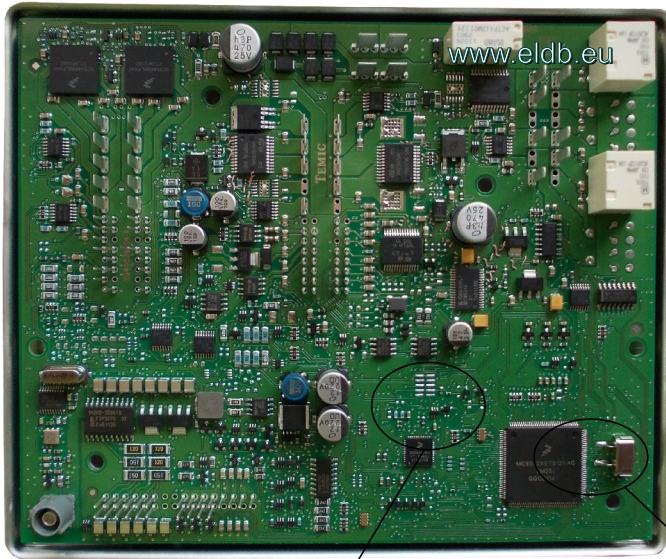

# Porsche Cayenne Door Control Unit 7PP.907.064.xx

9S12XET512 mask 2M25J

2014.03.18 Rev. 2

Features 9S12XET512 (2M25J)

D-FLASH: 64 sectors / 16384 bytes

EEPROM emulation: 8 sectors / 2048 bytes

P-FLASH: 524352 (0x80040) bytes

Security: secured (security byte 0x7C, 0x7D)