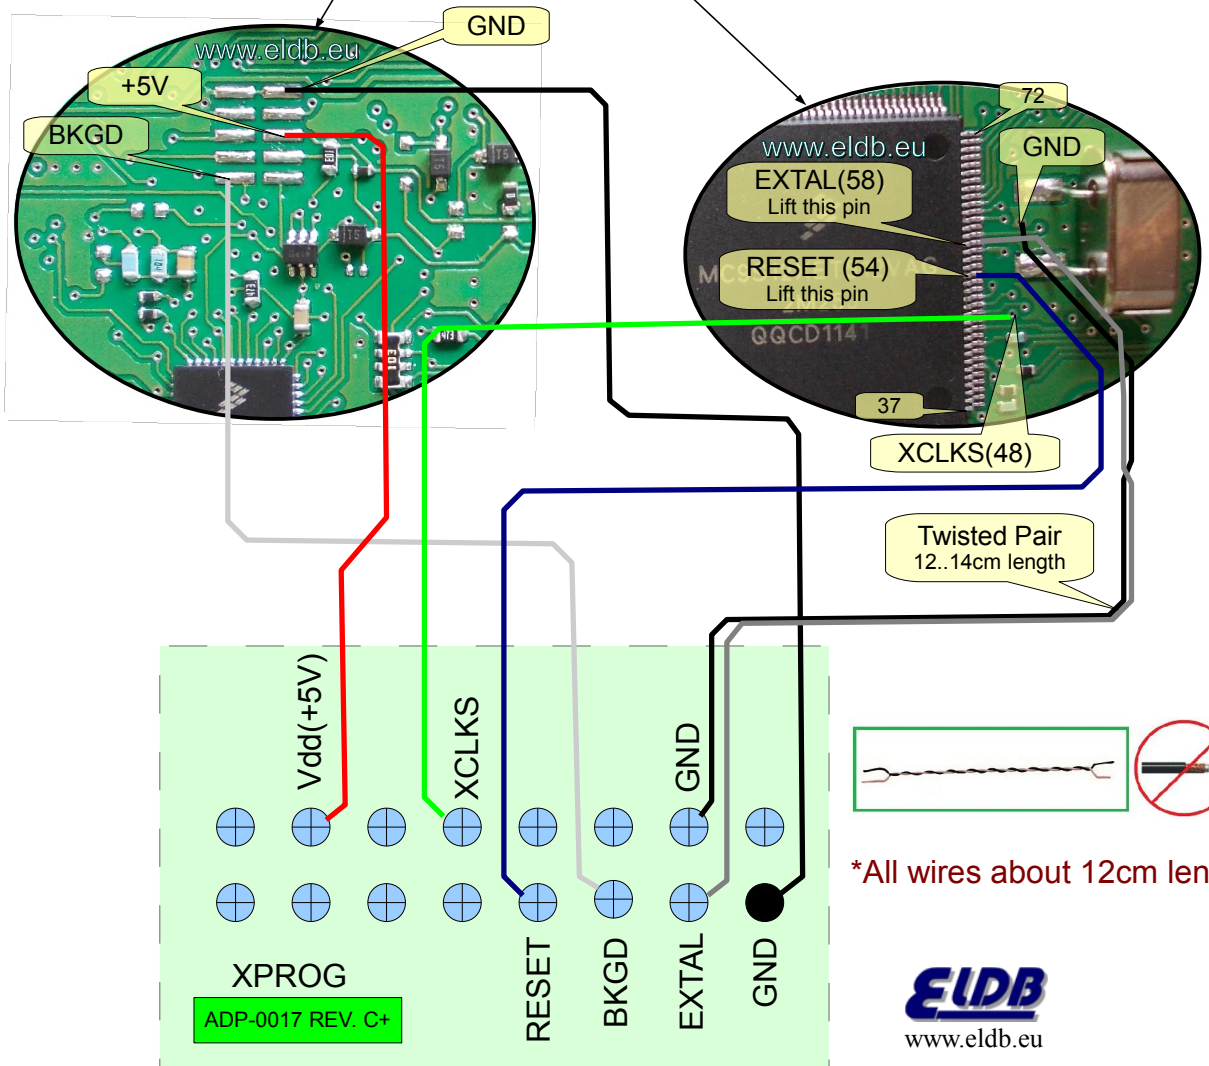

# Porsche Cayenne Door Control Unit 7PP.907.064.xx

9S12XET512 mask 2M25J

2014.03.18 Rev. 2

Features 9S12XET512 (2M25J)

D-FLASH: 64 sectors / 16384 bytes

EEPROM emulation: 8 sectors / 2048 bytes

P-FLASH: 524352 (0x80040) bytes

Security: secured (security byte 0x7C, 0x7D)